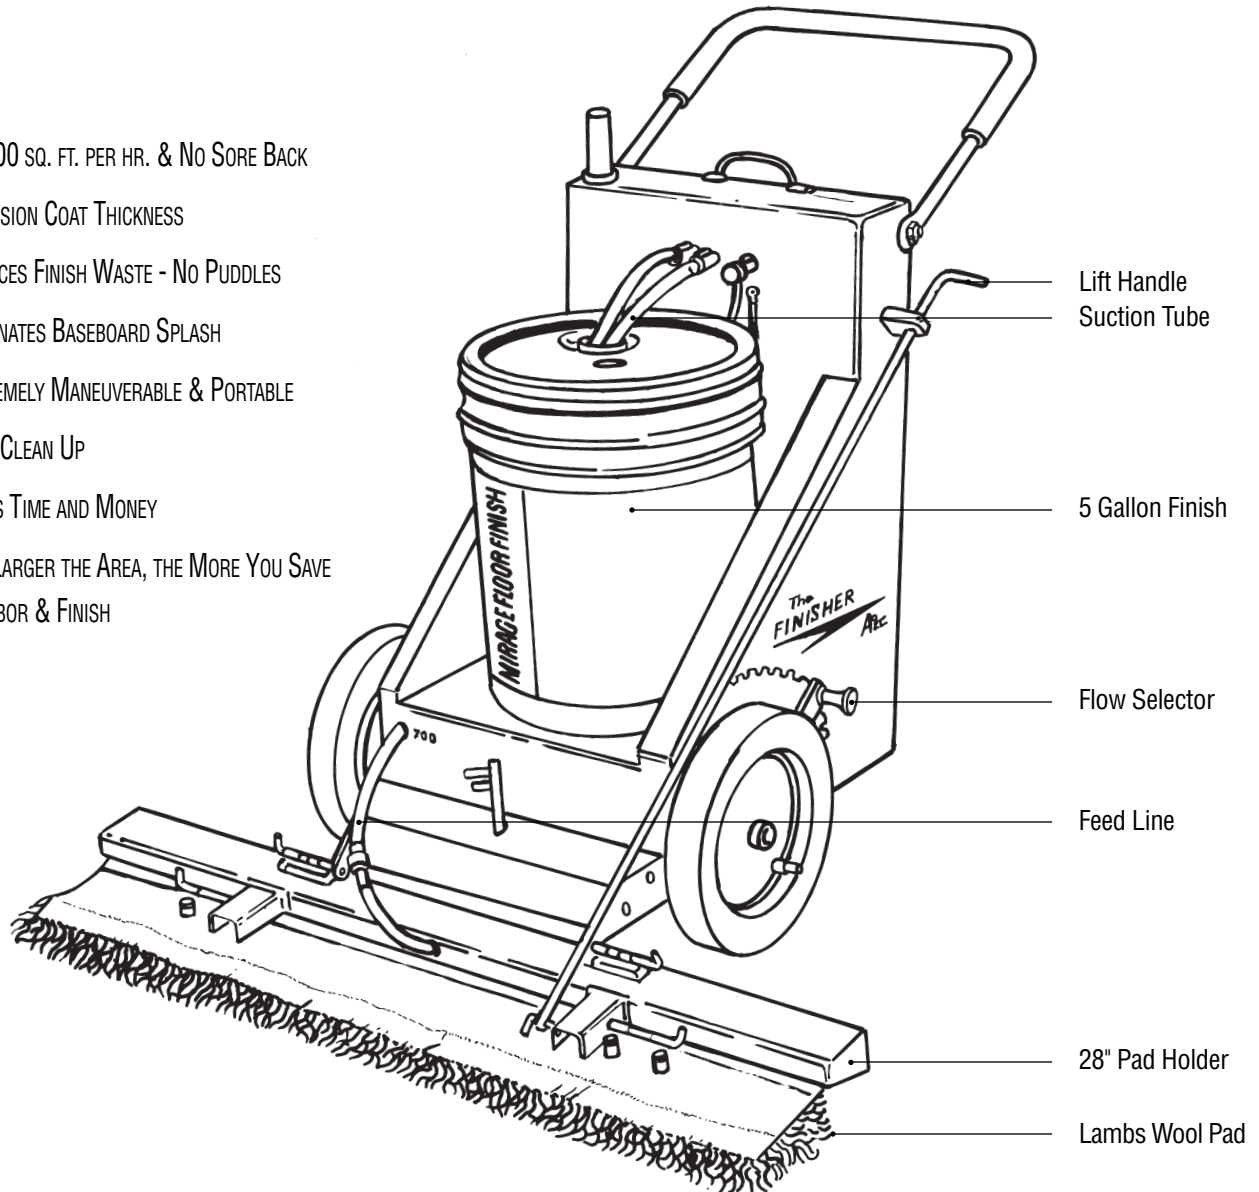

# Ten Times Faster and Easier than a Mop

- ▶ 35,000 SQ. FT. PER HR. & NO SORE BACK
- ▶ PRECISION COAT THICKNESS
- ▶ REDUCES FINISH WASTE - NO PUDDLES
- ▶ ELIMINATES BASEBOARD SPLASH
- ▶ EXTREMELY MANEUVERABLE & PORTABLE
- ▶ EASY CLEAN UP
- ▶ SAVES TIME AND MONEY
- ▶ THE LARGER THE AREA, THE MORE YOU SAVE IN LABOR & FINISH