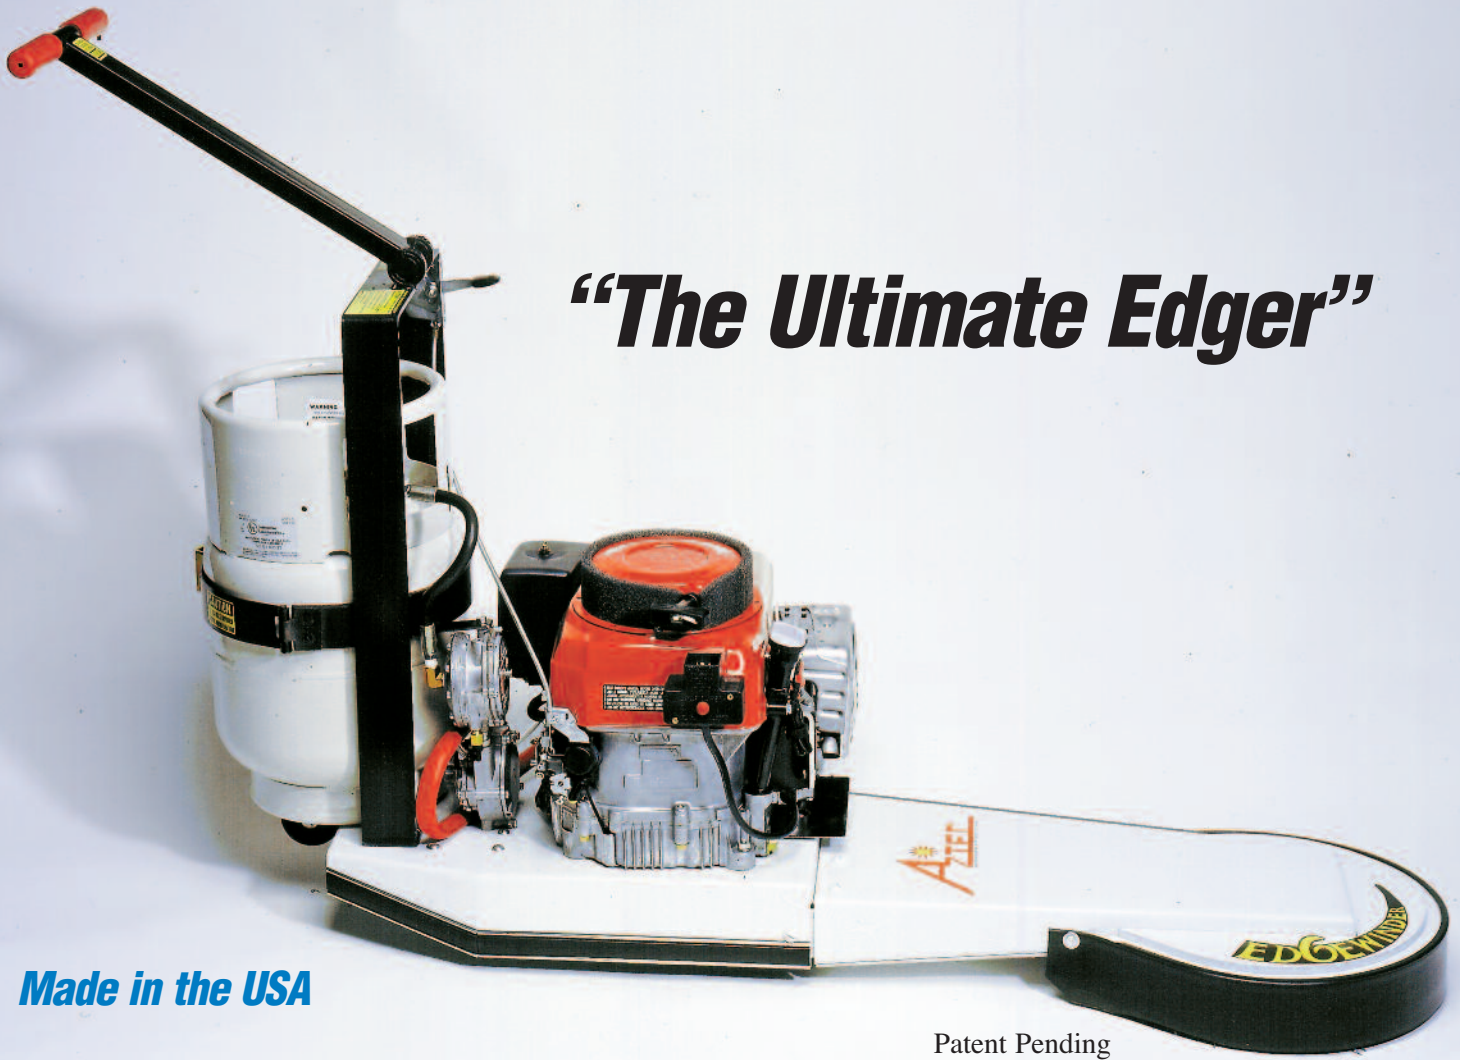

# New Edgewinder®

***“The Ultimate Edger”***

**Made in the USA**

Patent Pending

- Edges at 12,000 linear feet/hour.
- Less than 4" high deck and 26" reach allows the Edgewinder to get back deep in under racks, gondolas, and shelving.
- Propane engine driven 14" diameter Stratagrit brush digs out years of accumulated dirt and grime. Easily cuts through layers of edge build up. Strips at a walk.
- Floating flexible guard contains strip solution, allows close contact with walls, shelving legs, corners, and other tight areas.